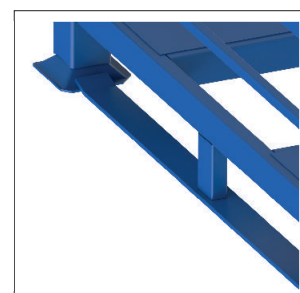

## TBR tyre rack

Application	Tyre storage method	Maximum load	Stackability	Capacity	Coating

DIMENSIONS	LENGHT	WIDTH	HEIGHT
AR01/E2	2395	1250	1755