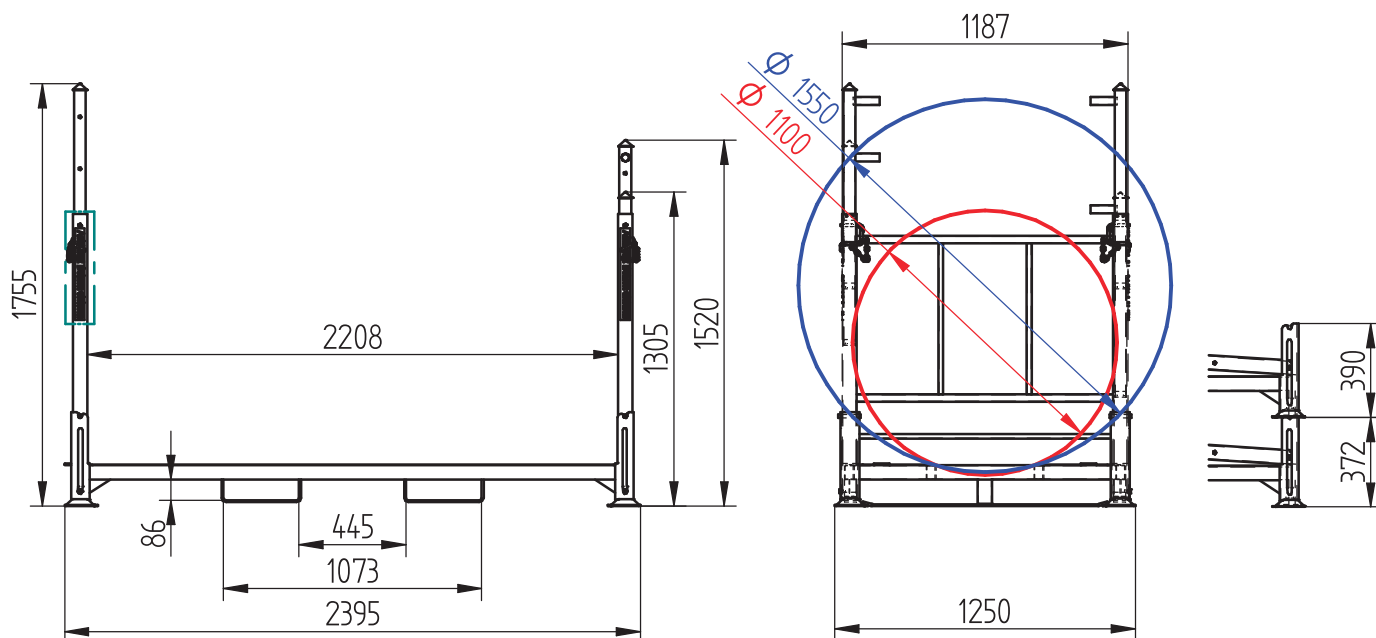

TECHNICAL DATA

ACCESSORIES AND VARIANTS

TRANSPORT