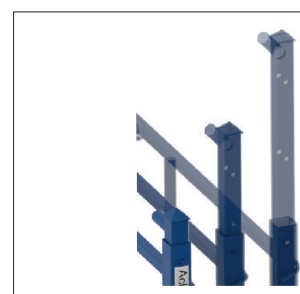

## TBR tyre rack

Application	Tyre storage method	Maximum load	Stackability	Capacity	Coating

DIMENSIONS	LENGHT	WIDTH	HEIGHT
AR01/E2	2395	1250	1755