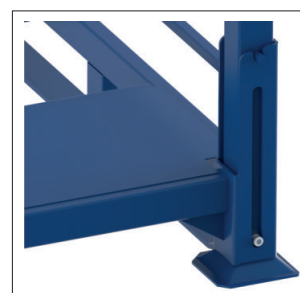

## TBR tyre rack

Application	Tyre storage method	Maximum load	Stackability	Capacity	Coating

DIMENSIONS	LENGHT	WIDTH	HEIGHT
AR01/E2	2395	1250	1755