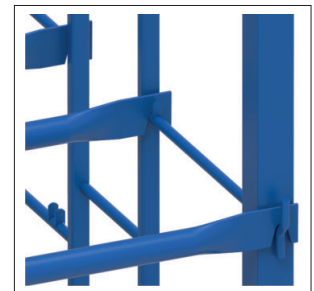

PCR / SUV / TBR tyre rack

Application	Tyre storage method	Maximum load	Stackability	Capacity	Coating

12 bars included

DIMENSIONS	LENGHT	WIDTH	HEIGHT
AR03 MIX	2383	1250	2200
AR03C MIX	2283	1250	2200

ARCOM sp.j.
Artur Wilk,
Robert Zięba