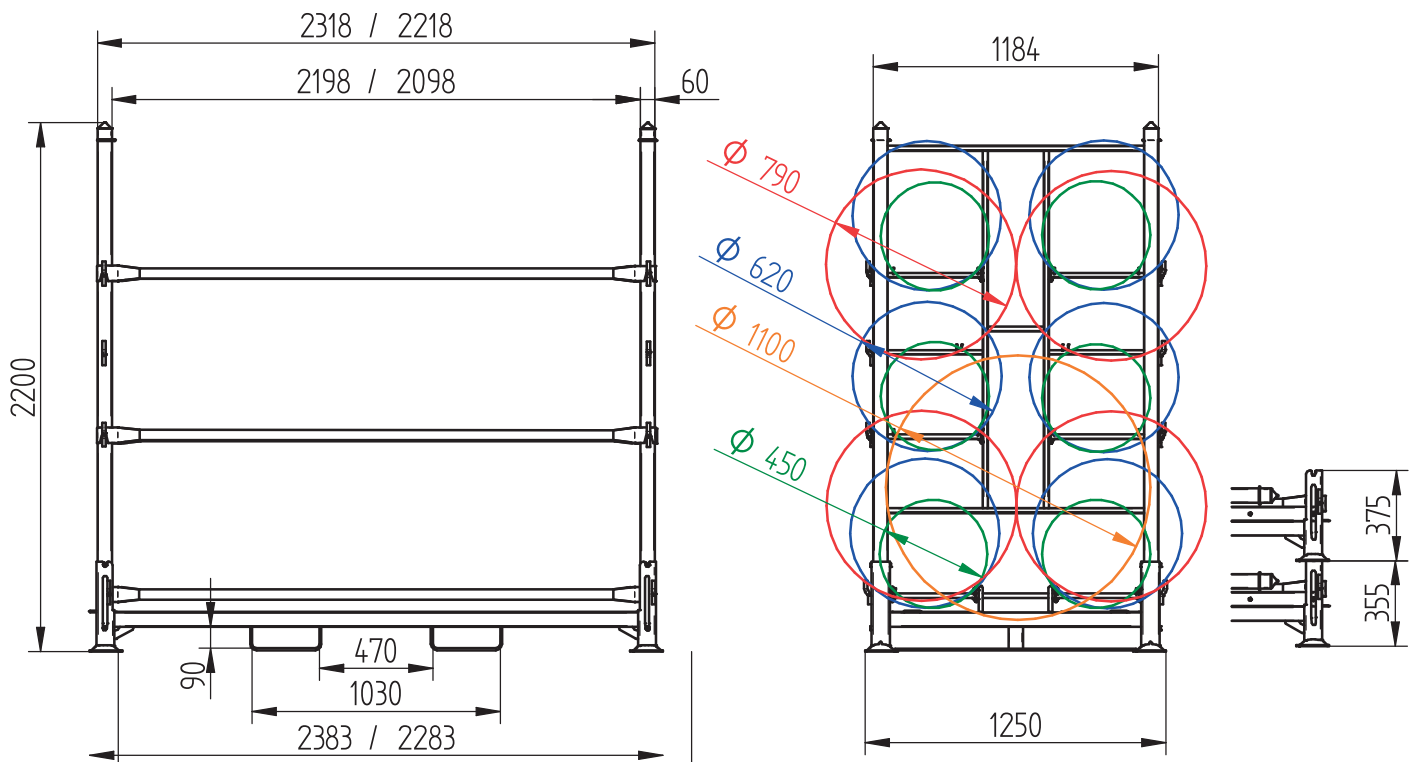

TECHNICAL DATA

ACCESSORIES AND VARIANTS

TRANSPORT