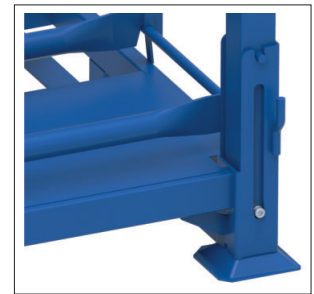

PCR / SUV / TBR tyre rack

Application	Tyre storage method	Maximum load	Stackability	Capacity	Coating

12 bars included

DIMENSIONS	LENGHT	WIDTH	HEIGHT
AR03 MIX	2383	1250	2200
AR03C MIX	2283	1250	2200

ARCOM sp.j.
Artur Wilk,
Robert Zięba