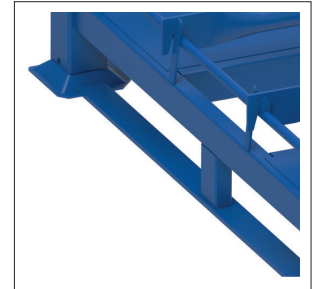

PCR / SUV / TBR tyre rack

Application	Tyre storage method	Maximum load	Stackability	Capacity	Coating

12 bars included

DIMENSIONS	LENGHT	WIDTH	HEIGHT
AR03 MIX	2383	1250	2200
AR03C MIX	2283	1250	2200

ARCOM sp.j.
Artur Wilk,
Robert Zięba