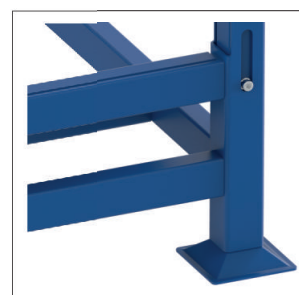

AGRI tyre rack

Application	Tyre storage method	Maximum load	Stackability	Capacity	Coating
					

DIMENSIONS	LENGHT	WIDTH	HEIGHT
AR12/250/500	2398	1100	1376/1626/1876
AR12C/250/500	2298	1100	1376/1626/1876