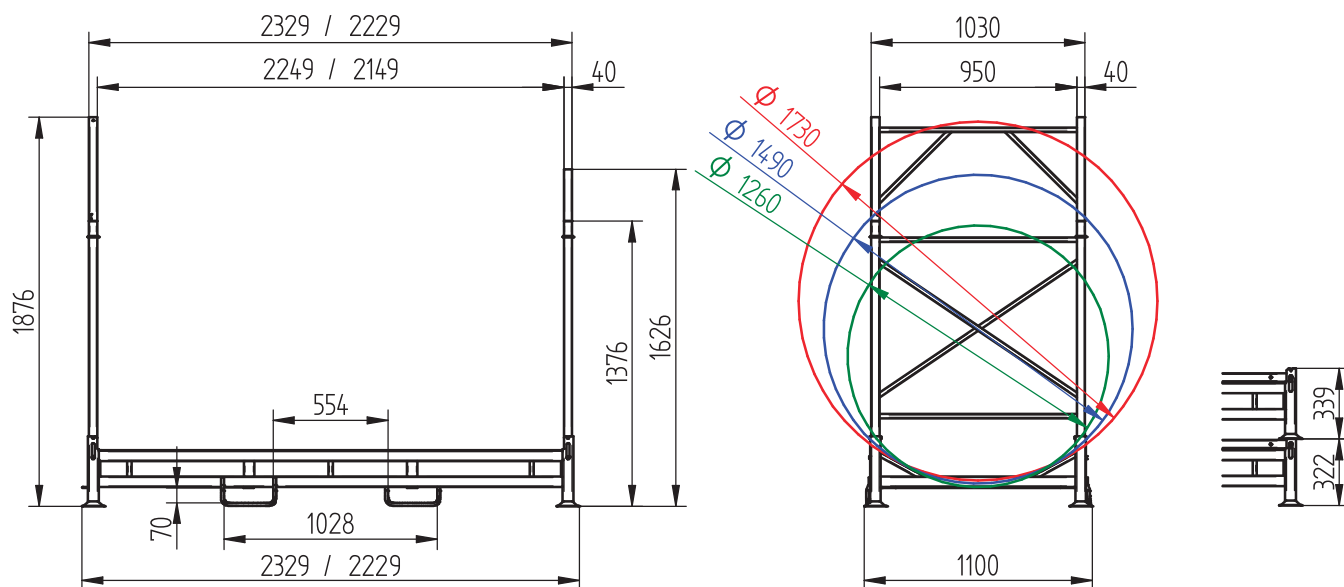

TECHNICAL DATA

ACCESSORIES AND VARIANTS

TRANSPORT