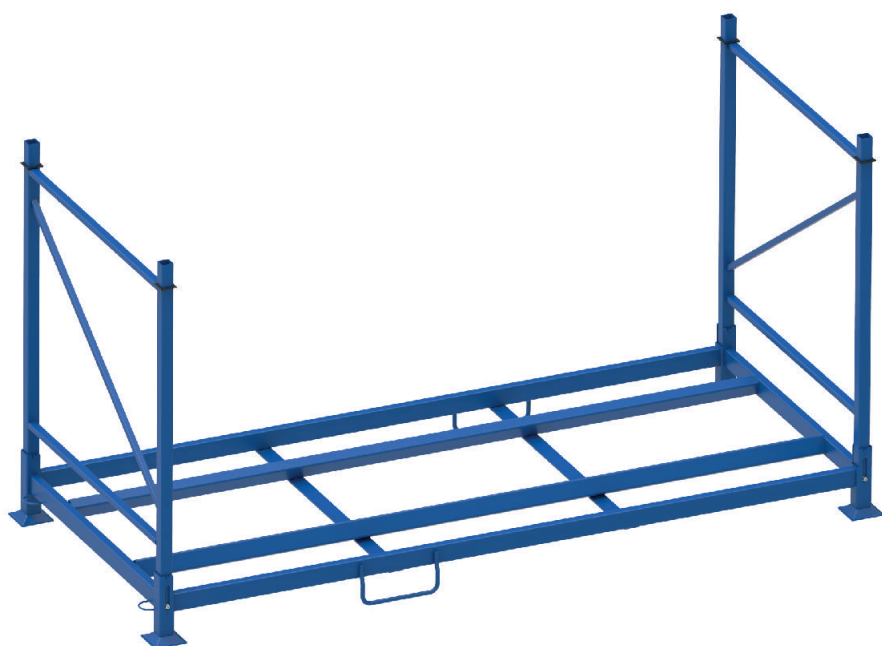

Rack for truck wheel sets

Application	Tyre storage method	Maximum load	Stackability	Capacity	Coating
					

DIMENSIONS	LENGHT	WIDTH	HEIGHT
AR23	2457	1100	1261

TECHNICAL DATA

ACCESSORIES AND VARIANTS

TRANSPORT