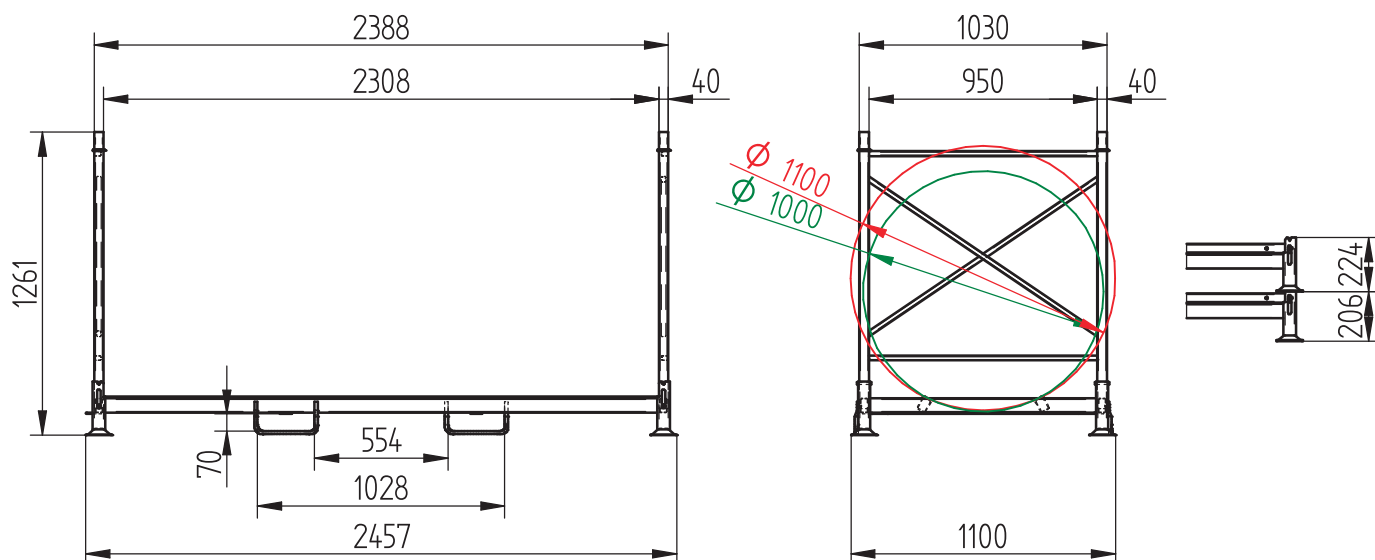

Rack for truck wheel sets

Application	Tyre storage method	Maximum load	Stackability	Capacity	Coating
					

DIMENSIONS	LENGHT	WIDTH	HEIGHT
AR23	2457	1100	1261

TECHNICAL DATA

ACCESSORIES AND VARIANTS

TRANSPORT