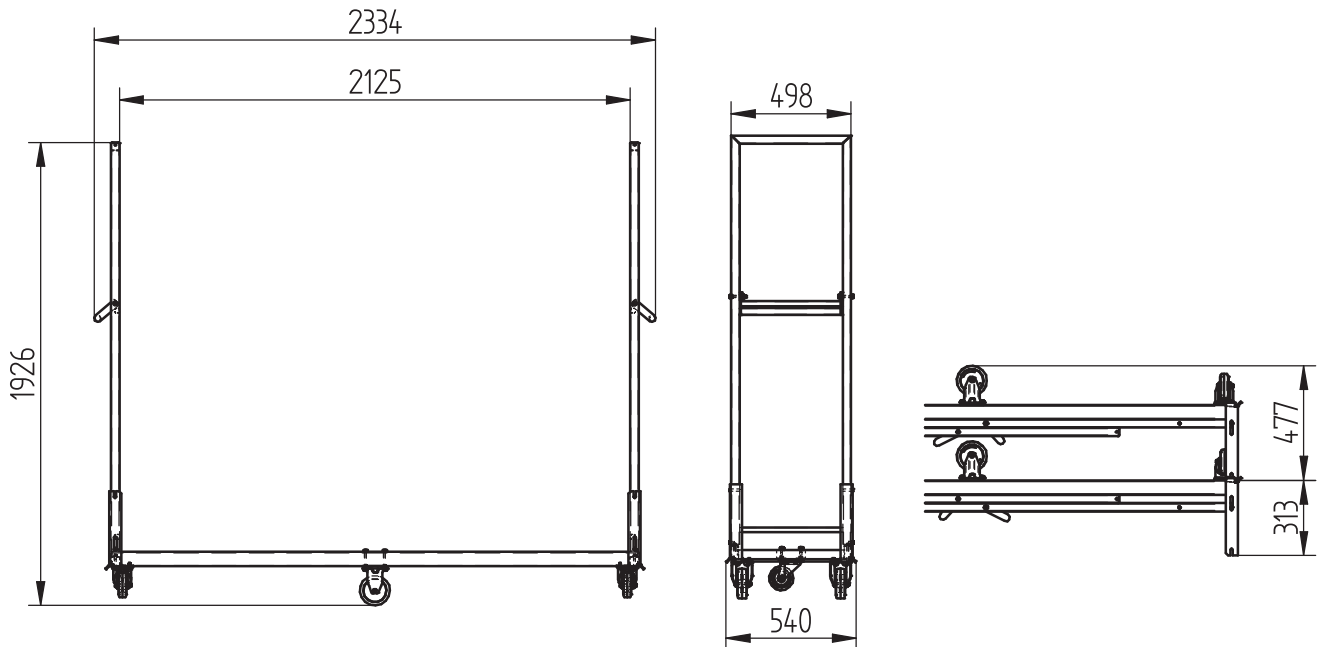

TECHNICAL DATA