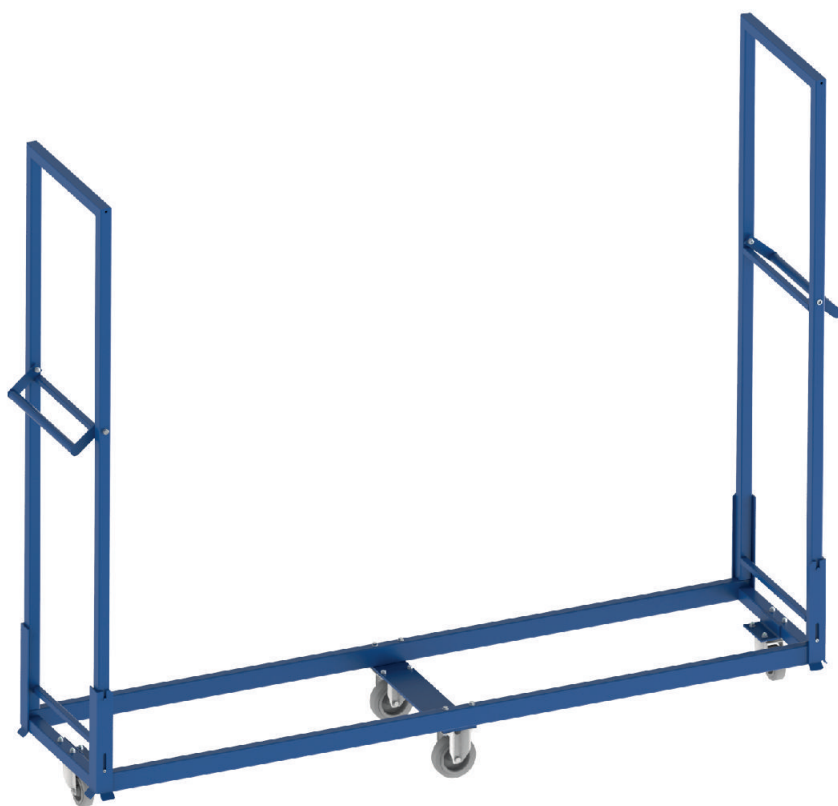

## Tyre trolley

Application	Tyre storage method	Maximum load	Capacity	Coating
				  RAL

DIMENSIONS	LENGHT	WIDTH	HEIGHT
AR30	2334	540	1926