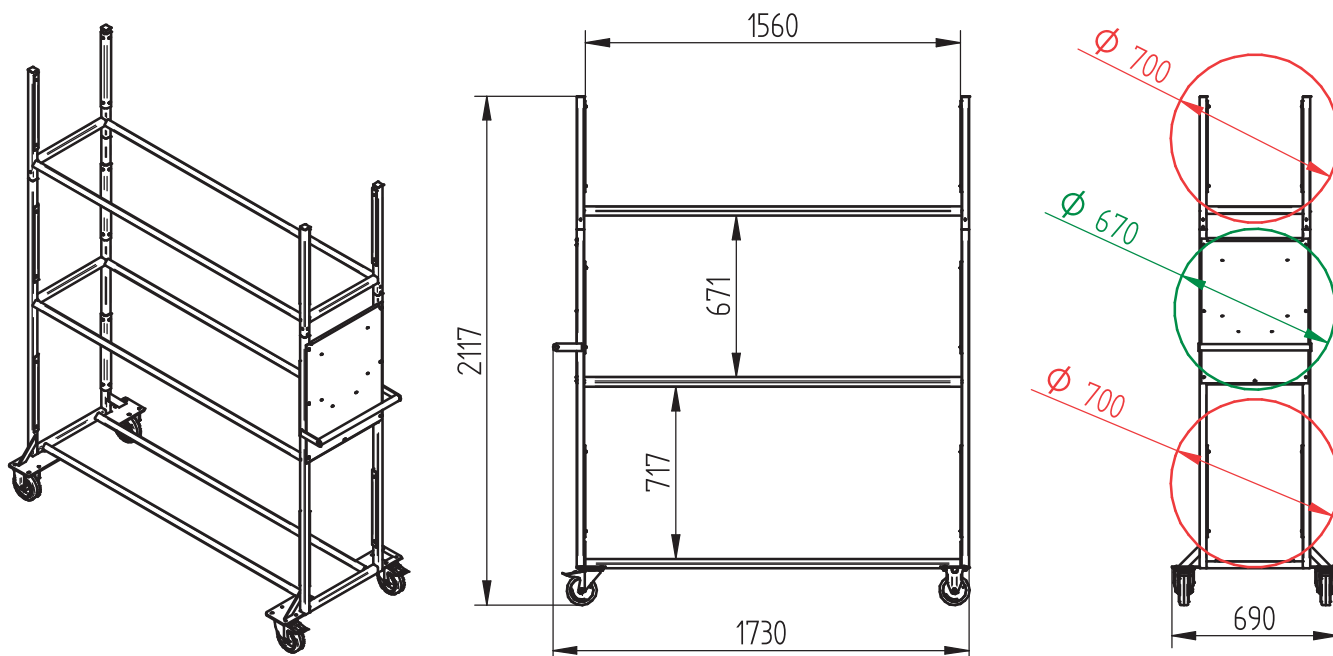

Trolley for tyres and wheel sets

Application	Tyre storage method	Maximum load	Capacity	Coating
				  RAL

DIMENSIONS	LENGHT	WIDTH	HEIGHT
AR33	1730	690	2117

TECHNICAL DATA

ACCESSORIES AND VARIANTS

Letterbox

TRANSPORT