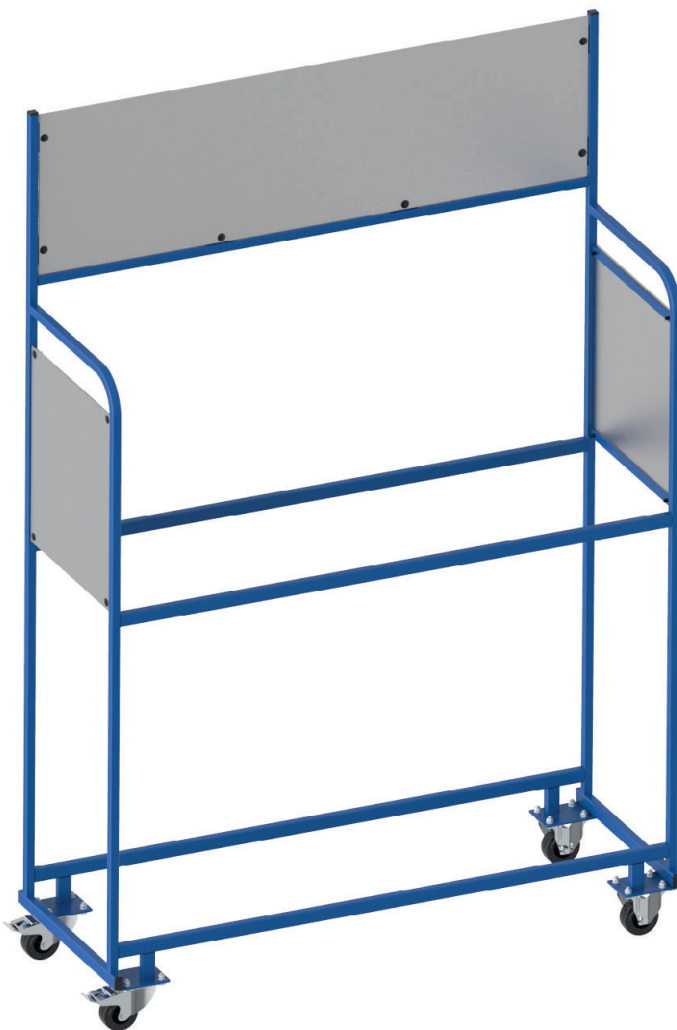

Tyre trolley

Application	Tyre storage method	Maximum load	Capacity	Coating
				

DIMENSIONS	LENGHT	WIDTH	HEIGHT
AR34	1345	490	1927

TECHNICAL DATA

ACCESSORIES AND VARIANTS

TRANSPORT