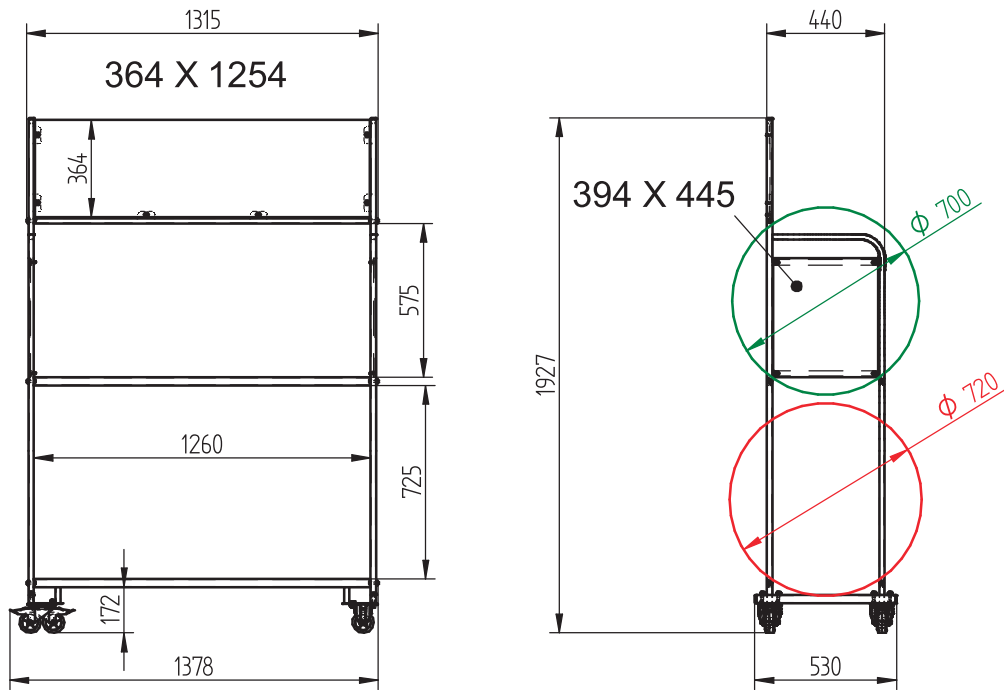

Tyre trolley

Application	Tyre storage method	Maximum load	Capacity	Coating
				

DIMENSIONS	LENGHT	WIDTH	HEIGHT
AR34	1345	490	1927

TECHNICAL DATA

ACCESSORIES AND VARIANTS

TRANSPORT