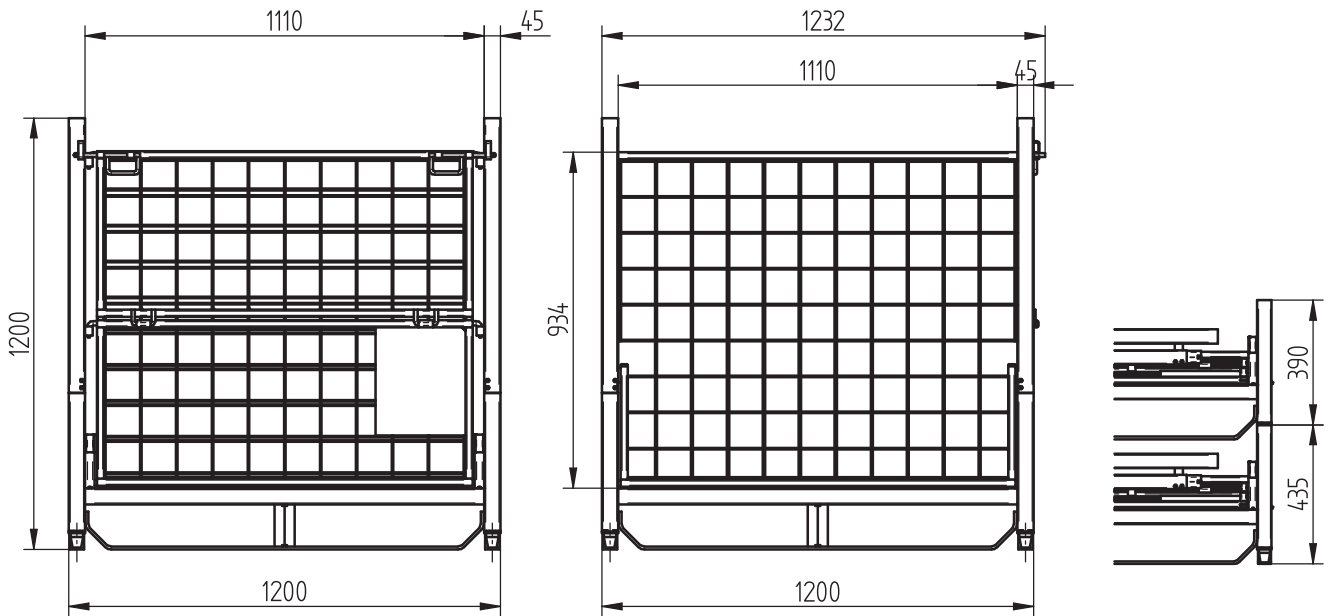

TECHNICAL DATA

ACCESSORIES AND VARIANTS

TRANSPORT